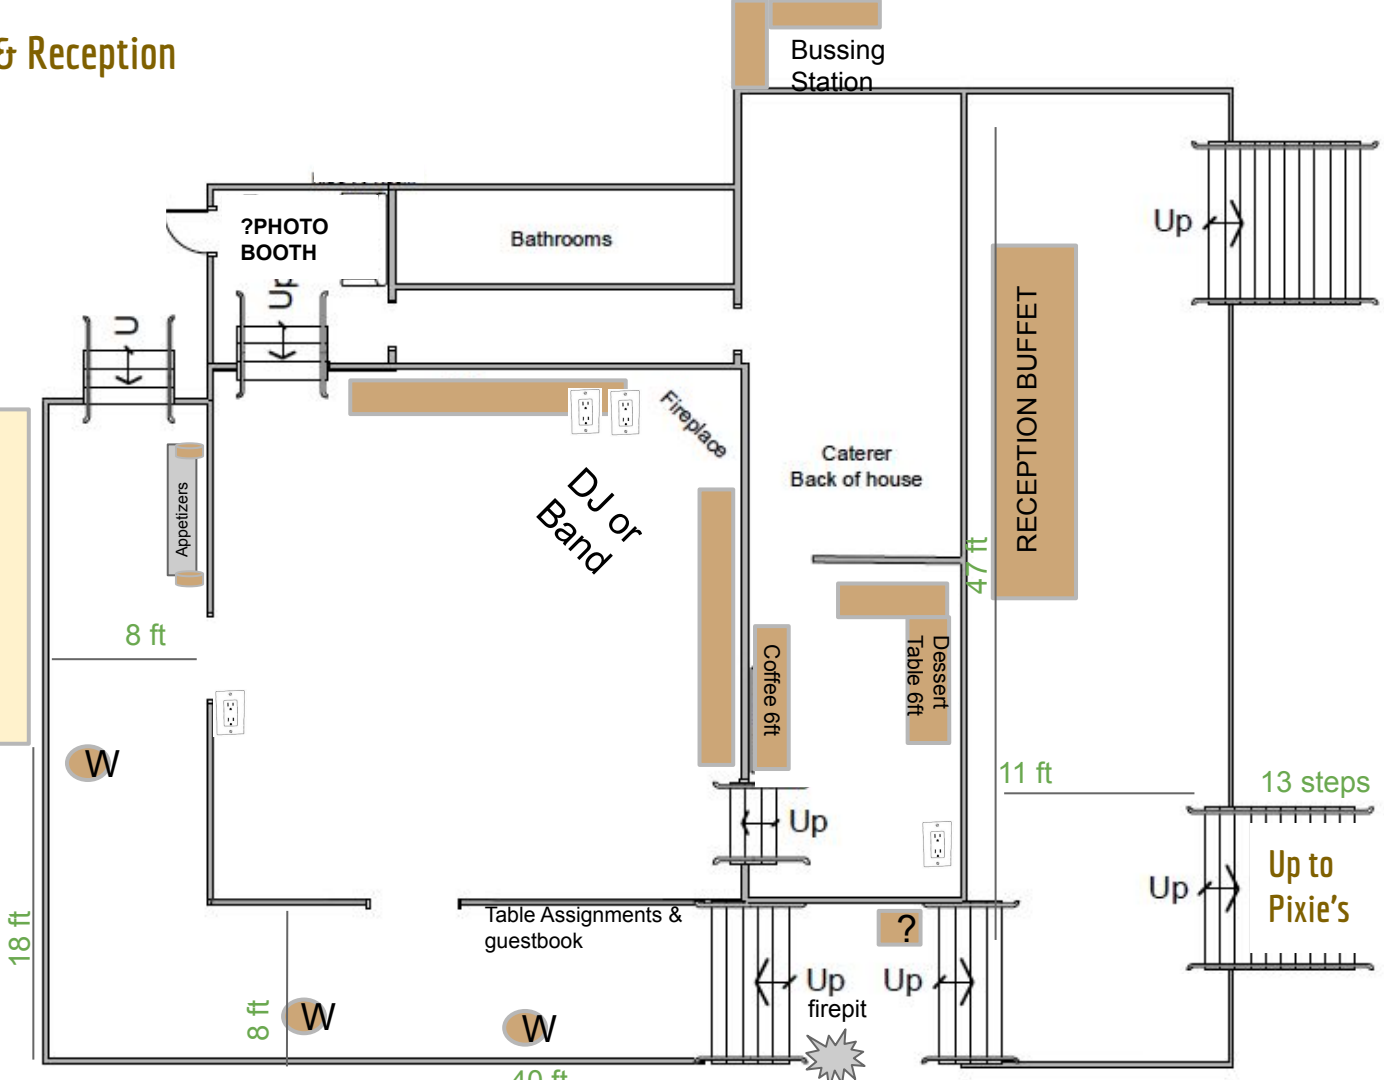

THE
SEQUOIA

Getting Ready | ZaZen

Getting Ready | Alba Vista

CEREMONY

Location Option 1: Peace Park

CEREMONY

Location Option 2: Redwood Grove

Las Alas Lodge Wedding Cocktail & Reception

CEREMONY

Location Option 3: Pixie's Garden

THE DECK | Las Alas Lodge

DANCING | Las Alas Lodge

RECEPTION DINNER | Pixie's Garden is just above the lodge

PIXIE'S GARDEN

An example of the EIGHT FOOT LENGTH Farm Tables. Farm Tables are a rental item.

2 tables

2 tables [3 could fit]

3 tables

2 tables [3 could fit]

2 tables