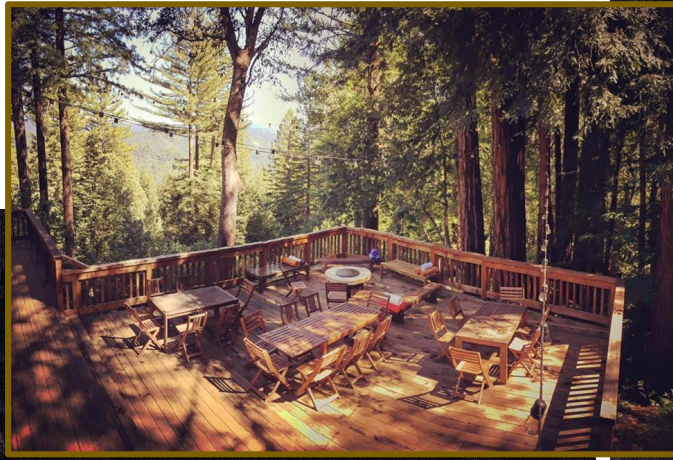

THE
SEQUOIA

Getting Ready | ZaZen

Getting Ready | Alba Vista

CEREMONY

Location Option 1: Peace Park

CEREMONY

Location Option 2: Redwood Grove

Las Alas Lodge Wedding Cocktail & Reception

CEREMONY

Location Option 3: Pixie's Garden

THE DECK | Las Alas Lodge

DANCING | Las Alas Lodge

RECEPTION DINNER | Pixie's Garden is just above the lodge

PIXIE'S GARDEN

An example of the EIGHT FOOT LENGTH Farm Tables. Farm Tables are a rental item.