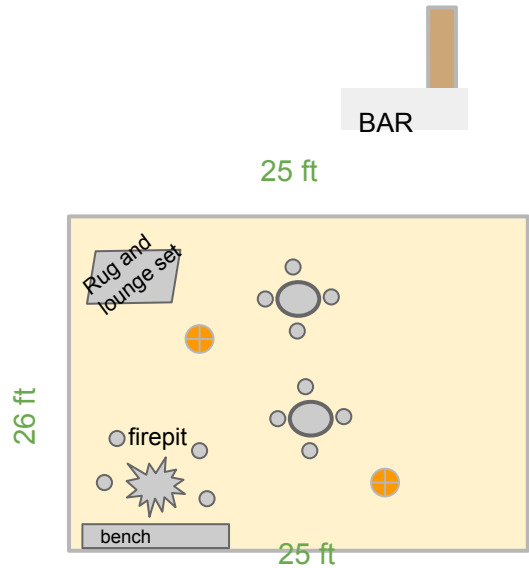

THE
SEQUOIA

Getting Ready | ZaZen

Getting Ready | Alba Vista

CEREMONY

Location Option 1: Peace Park

CEREMONY

Location Option 2: Redwood Grove

Las Alas Lodge Wedding Cocktail & Reception

CEREMONY

Location Option 3: Pixie's Garden

THE DECK | Las Alas Lodge

DANCING | Las Alas Lodge

RECEPTION DINNER | Pixie's Garden is just above the lodge

PIXIE'S GARDEN

An example of the EIGHT FOOT LENGTH Farm Tables. Farm Tables are a rental item.

2 tables

2 tables [3 could fit]

3 tables

2 tables [3 could fit]

2 tables